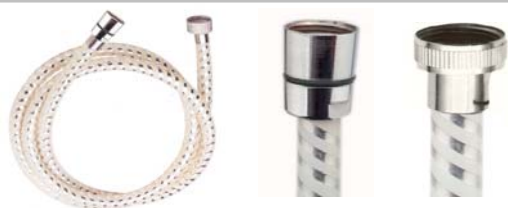

ART. 2051

Tube flessibile doccia Spiroflex con ghiera e conico - diam. 14 mm

Spiroflex flexible hose with round nut and conical fitting - diam. 14 mms

Misure disponibili / Available fittings : 100 - 120 - 150 - 200 CMS

Raccordi disponibili / Available fittings : 1/2Fx1/2F - 1/2Fx3/4F

ART. 2055

Tube flessibile doccia Biflex con ghiere - diam. 14 mm

Biflex flexible hose with round nuts - diam. 14 mms

Misure disponibili / Available fittings : 100 - 120 - 150 - 200 CMS

Raccordi disponibili / Available fittings : 1/2Fx1/2F - 1/2Fx3/4F

ART. 2056

Tube flessibile doccia -Biflex con ghiera e conico - diam. 14 mm

Biflex flexible hose with round nut and conical fitting - diam. 14 mms